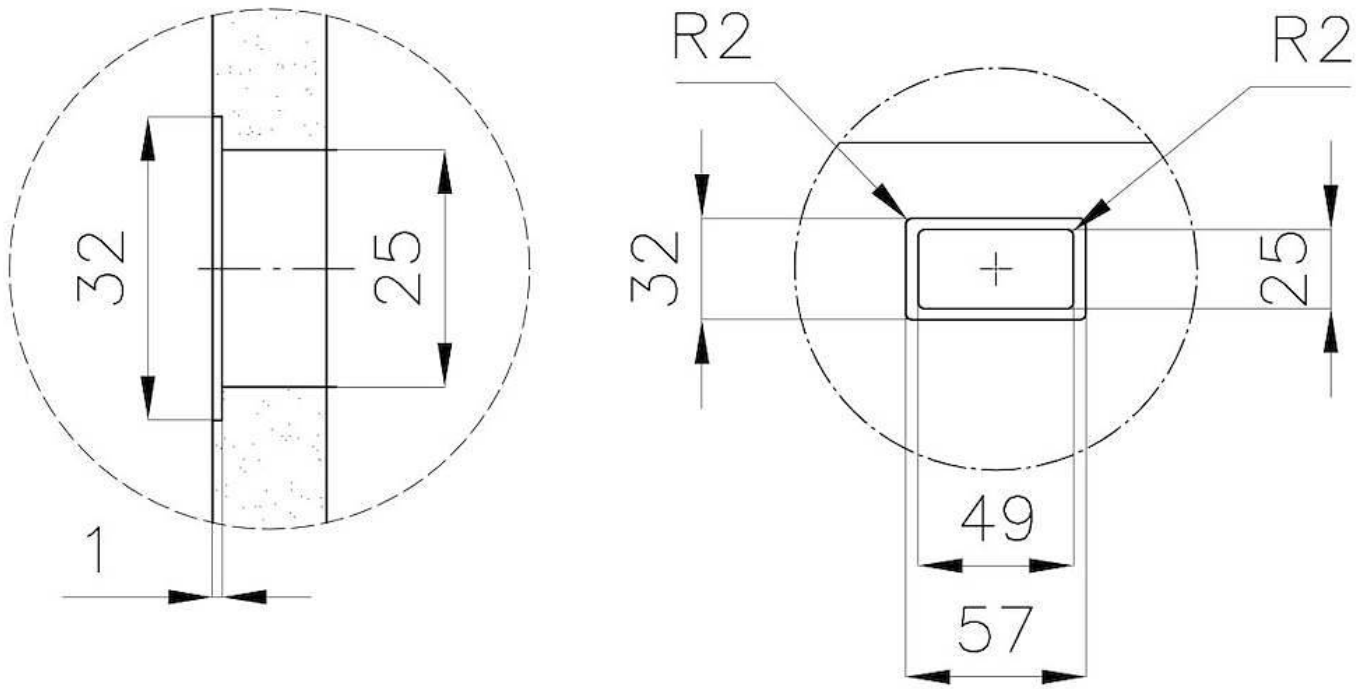

DETTAGLIO PER TROPPO PIENO / OVERFLOW DETAILS